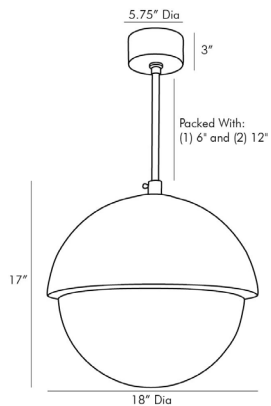

ARTERIOS

UNDERWOOD PENDANT

49253

H: 27 IN, Dia: 18.00 IN

Pale Brass, Opal Glass

Contract Suitable As Is

Classic mid-century style is explored through the clean lines and organic curves displayed in this pendant. An opal glass globe looks stunning suspended from a steel pipe finished in pale brass, creating a look that transcends time. The capped top adds dimension and helps create a warm, free-flowing glow. A statement piece for any space. Additional pipe available (PIPE-182).

APPEARANCE

Material	Glass, Steel
Finish	Pale Brass
Top Coat/Sealant	true

DIMENSIONS

Pendant	H: 17 IN, Dia: 18.00 IN
Minimum Hanging Height	27 IN
Maximum Hanging Height	57 IN
Canopy	H: 1 IN, Dia: 5.75 IN

WIRING

Rating	Damp
Cord	10 FT, Black/White, SVT
Socket	3, Type B=-E12 Other
Maximum Watt	60
Voltage	110-120 V

CERTIFICATIONS

Cerifications	Mexico Australia, EU, United Kingdom, Middle East, United States, Canada
---------------	---

COMPLIANCY

UL/ETL	Yes
CB	Yes
RoHS	true

SHIPPING

Product Weight	16 LBS
Gross Weight 1	20.4 LBS
Shipping Box 1	H: 20 IN, L: 25 IN, W: 25 IN

REPLACEMENT PARTS

Replacement Part 1	PIPE-182
Replacement Part 1 Dim	(1) 4", (1) 6", and (1) 12"
Replacement Part 2	CANOPY-333
Replacement Part 2 Dim	1" x 5.75" Dia